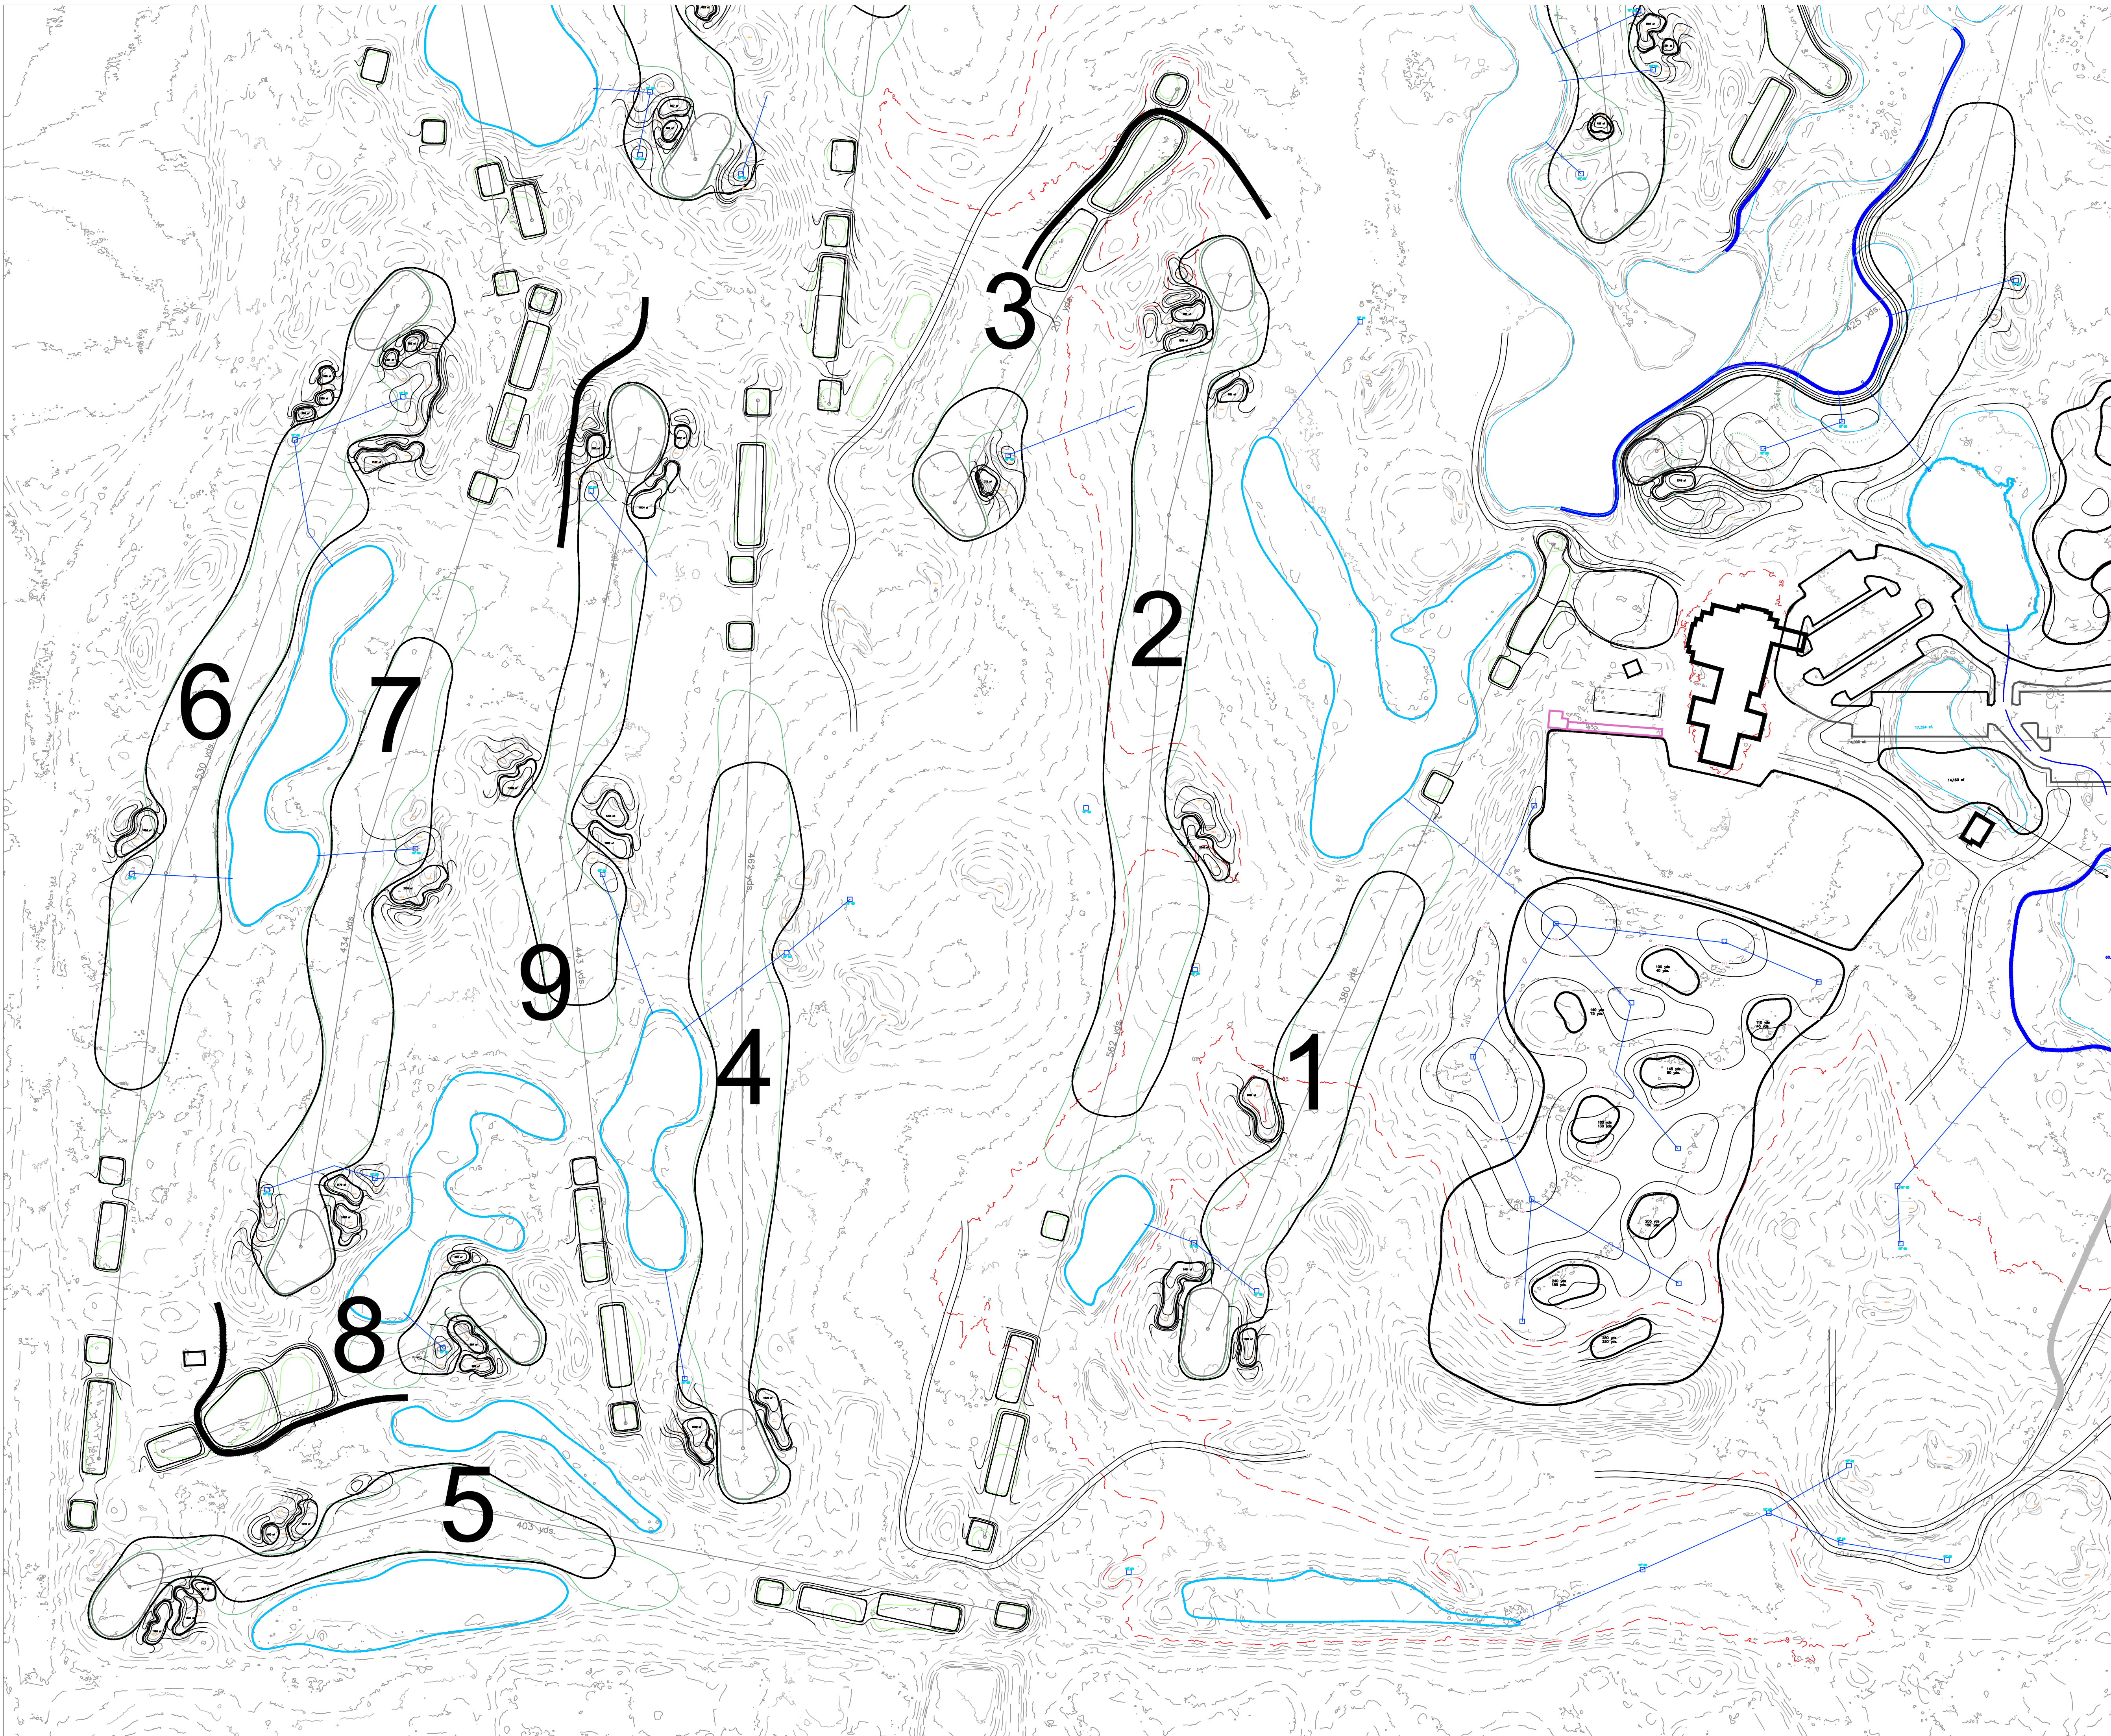

NORTH
1"=100'

1.13.25
12.10.24
9.29.24

VILLAGE LINKS
GLEN ELLYN

Village Links of Glen Ellyn
Village of Glen Ellyn

485 Winchell Way
Glen Ellyn, Illinois
6017-6326

Village Links of Glen Ellyn
Preliminary Scope of
Improvement Holes 1-9

MARTIN
DESIGN
GOLF
609-70-5071
Martin Design Golf