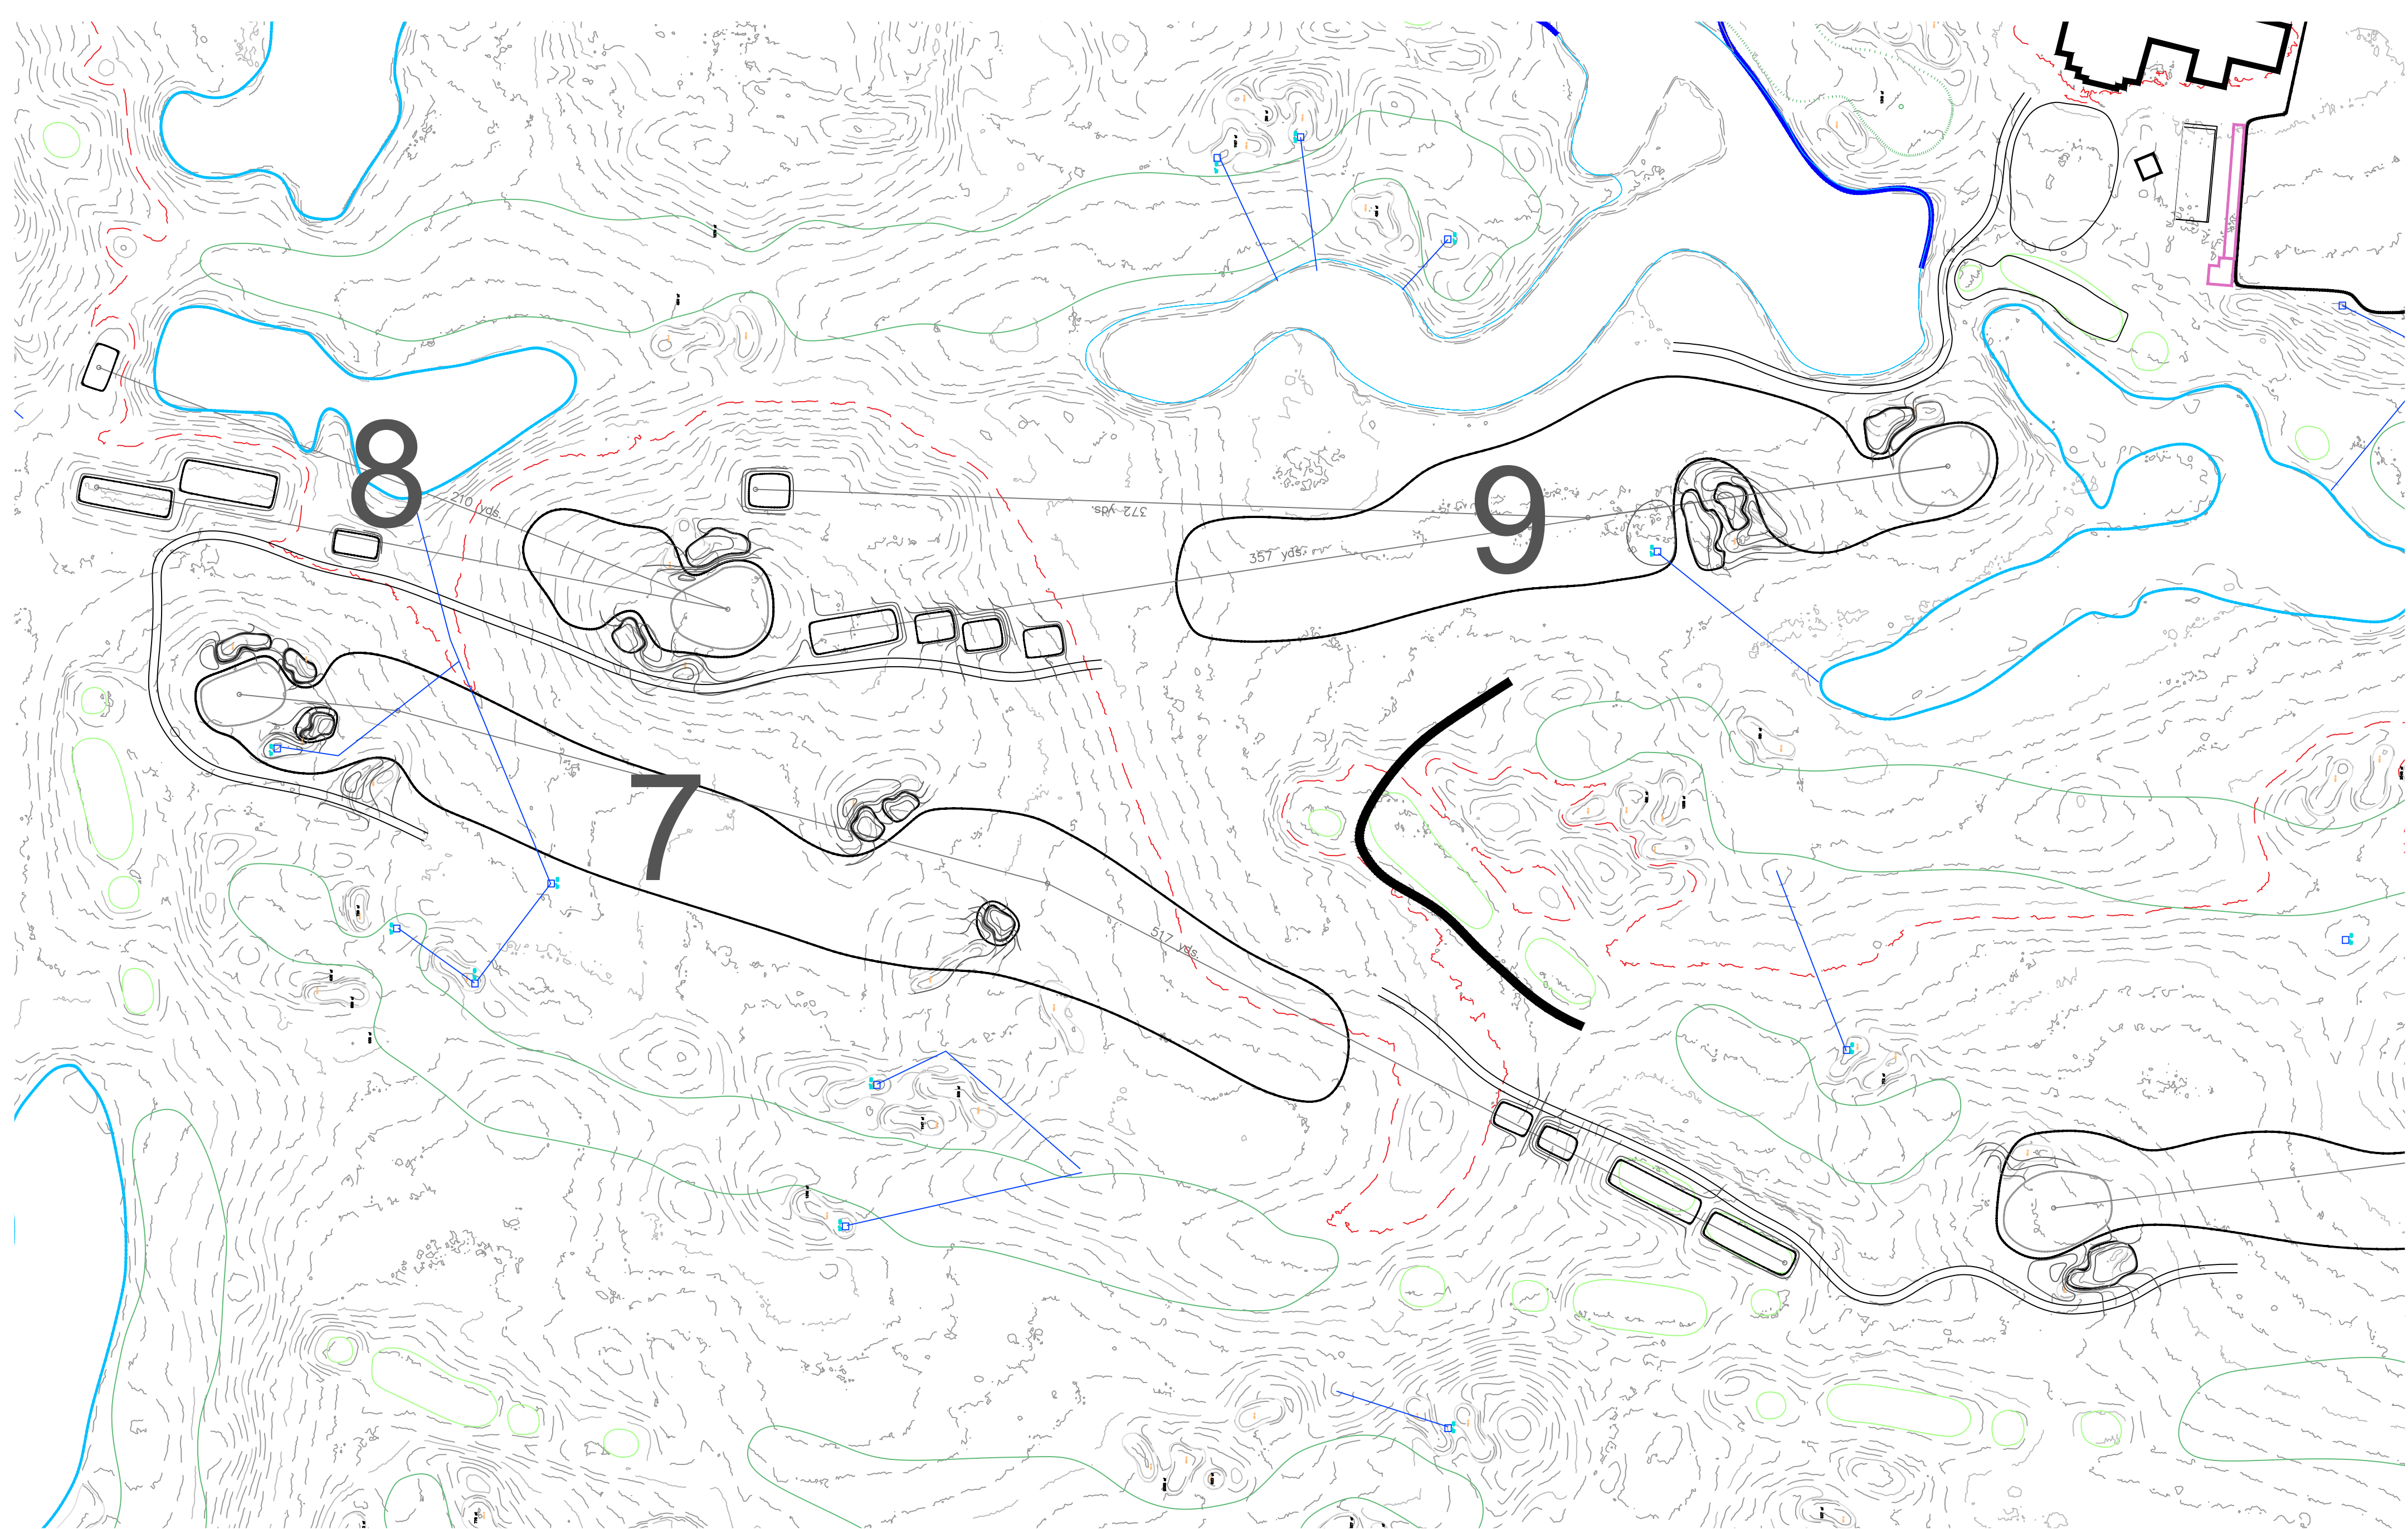

NORTH
1"=100'

1.13.25
12.10.24
9.29.24

VILLAGE LINKS
GLEN ELLYN

Village Links of Glen Ellyn
Village of Glen Ellyn

485 Winchell Way
Glen Ellyn, Illinois
6017-6326

Village Links of Glen Ellyn
Preliminary Scope of
Improvement Jr. Course #7-#9

MARTIN
DESIGN
GOLF
EST. 1983
Martin Design Golf

g.martin.mdp@gmail.com
www.martindesigngolf.com