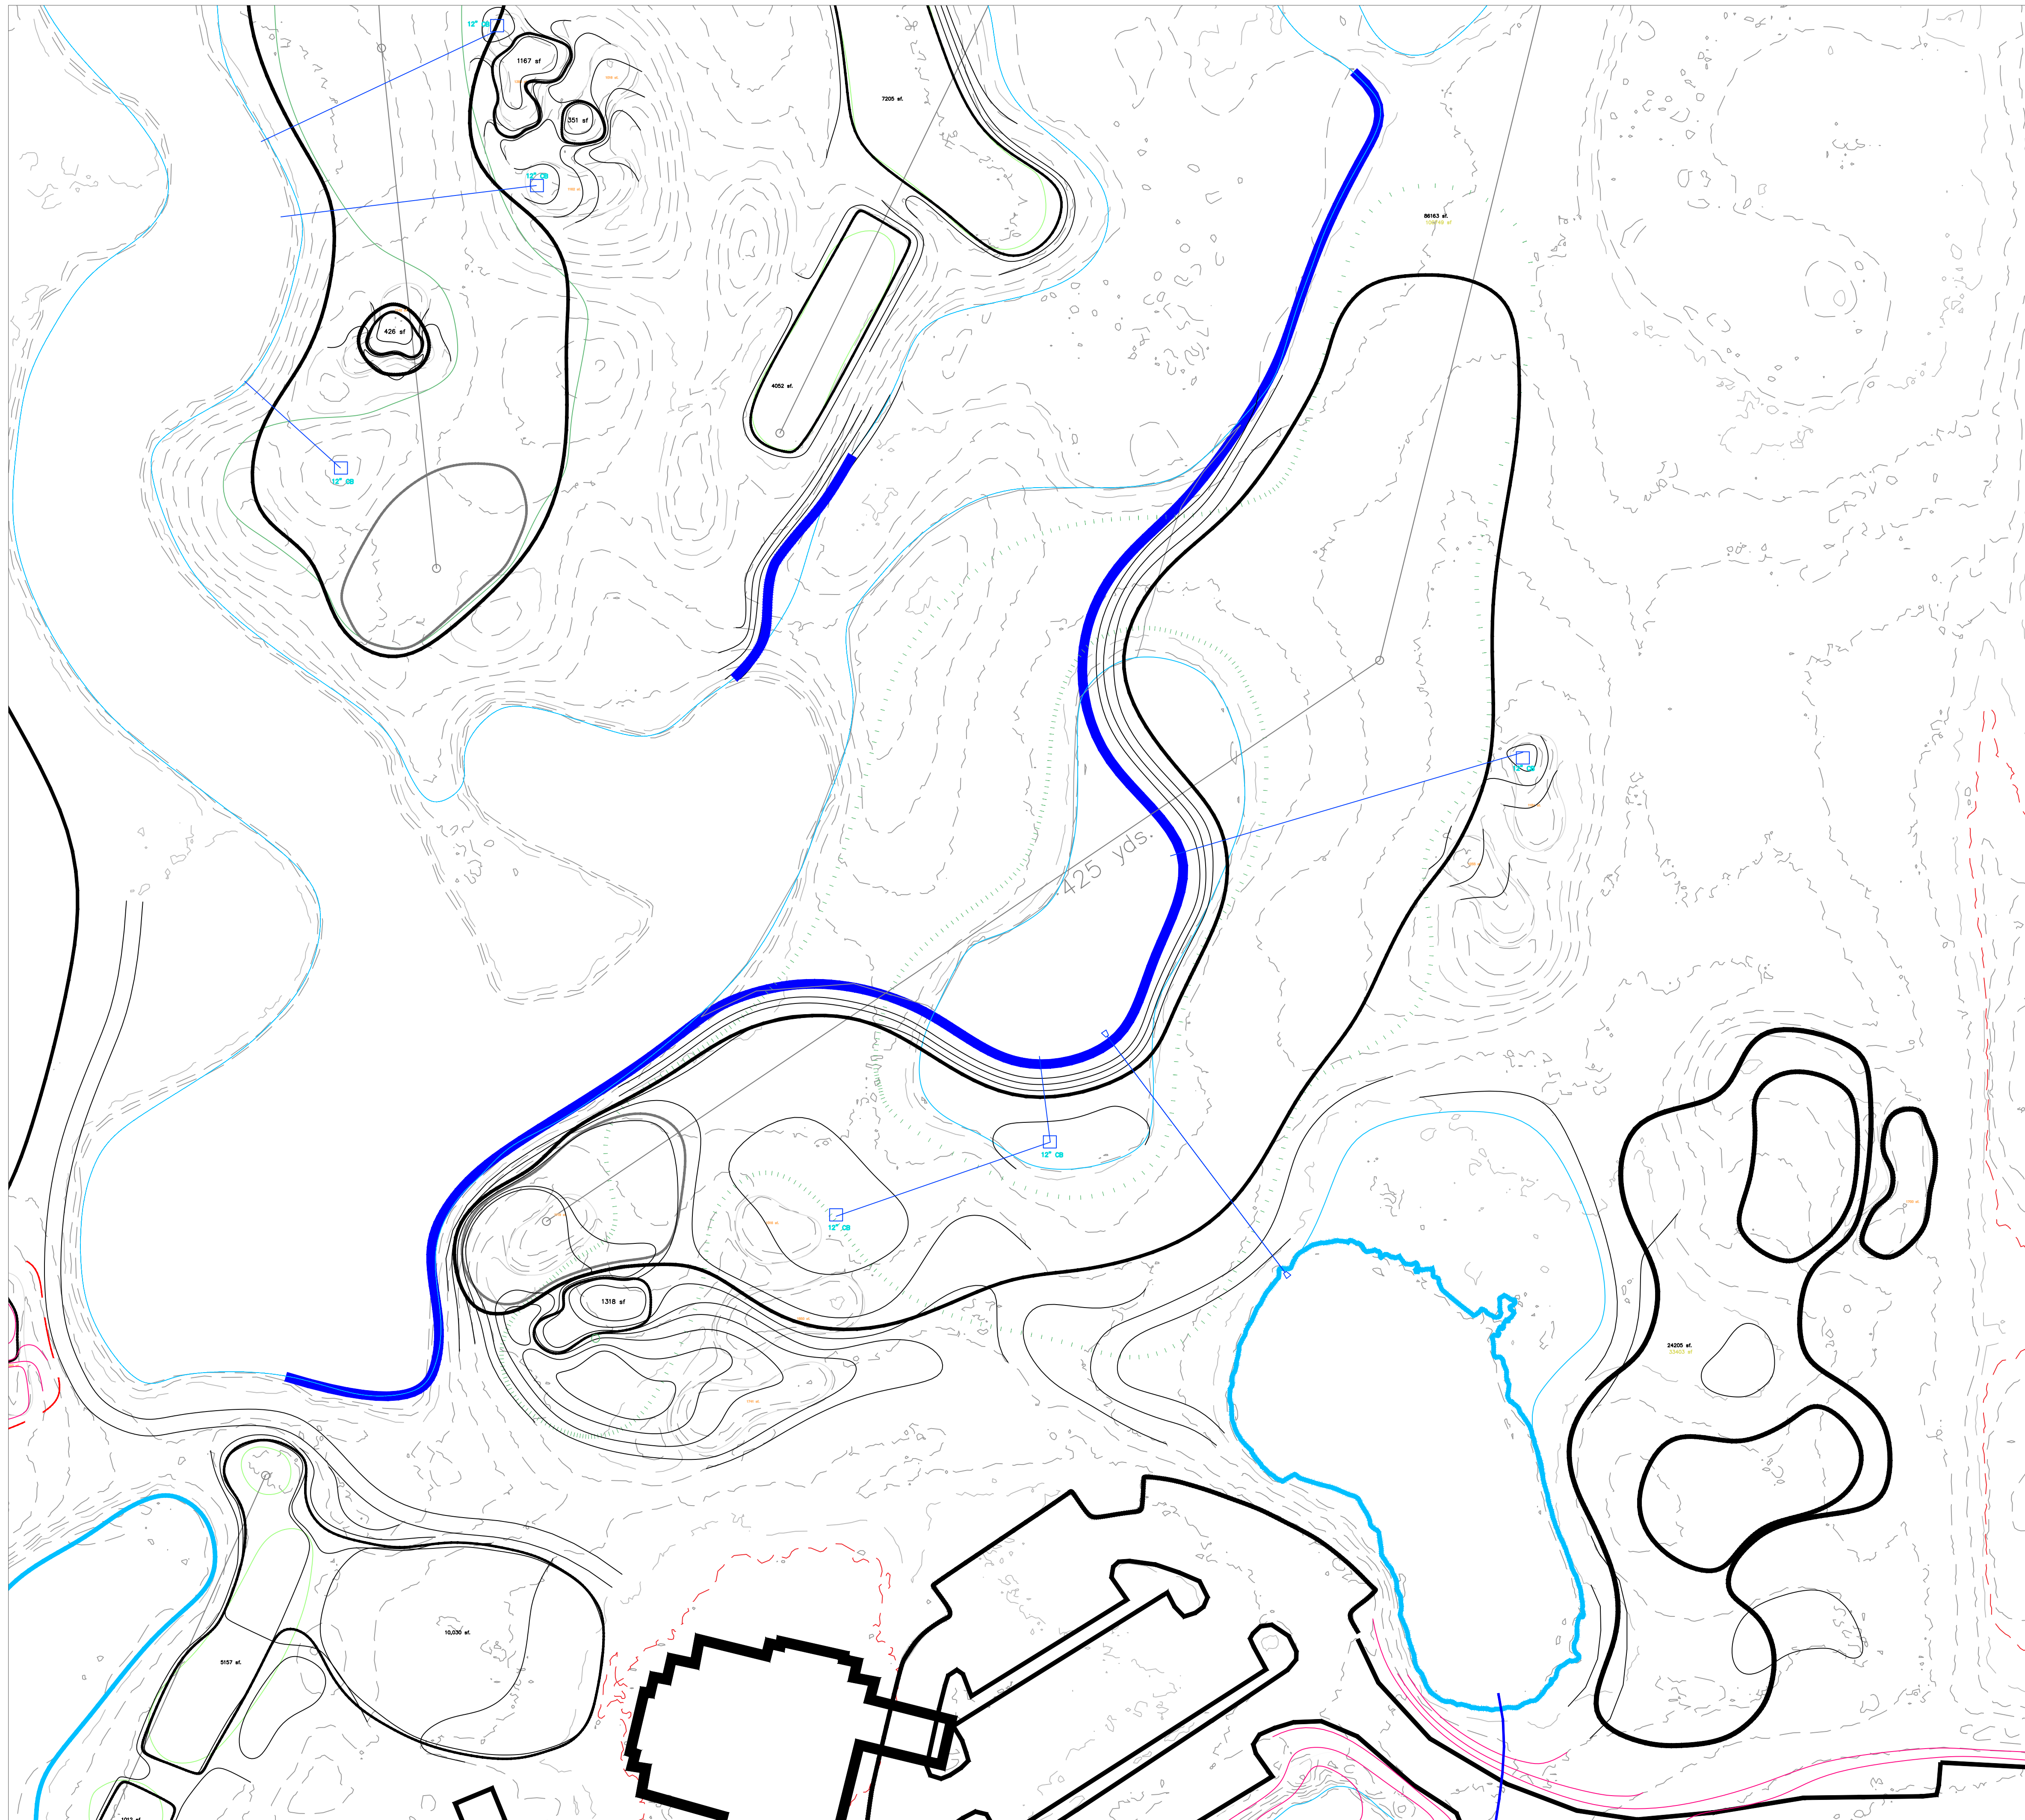

1.13.25
12.10.24
9.29.24

VILLAGE LINKS
GLEN ELLYN

Village Links of Glen Ellyn
Village of Glen Ellyn

485 Winchell Way
Glen Ellyn, Illinois
6017-6326

Village Links of Glen Ellyn
Preliminary Scope of
Improvement Hole #18

**MARTIN
DESIGN
GOLF**
630-707-3074
Martin Design Golf
g.martin.mdp@gmail.com
www.martindesigngolf.com