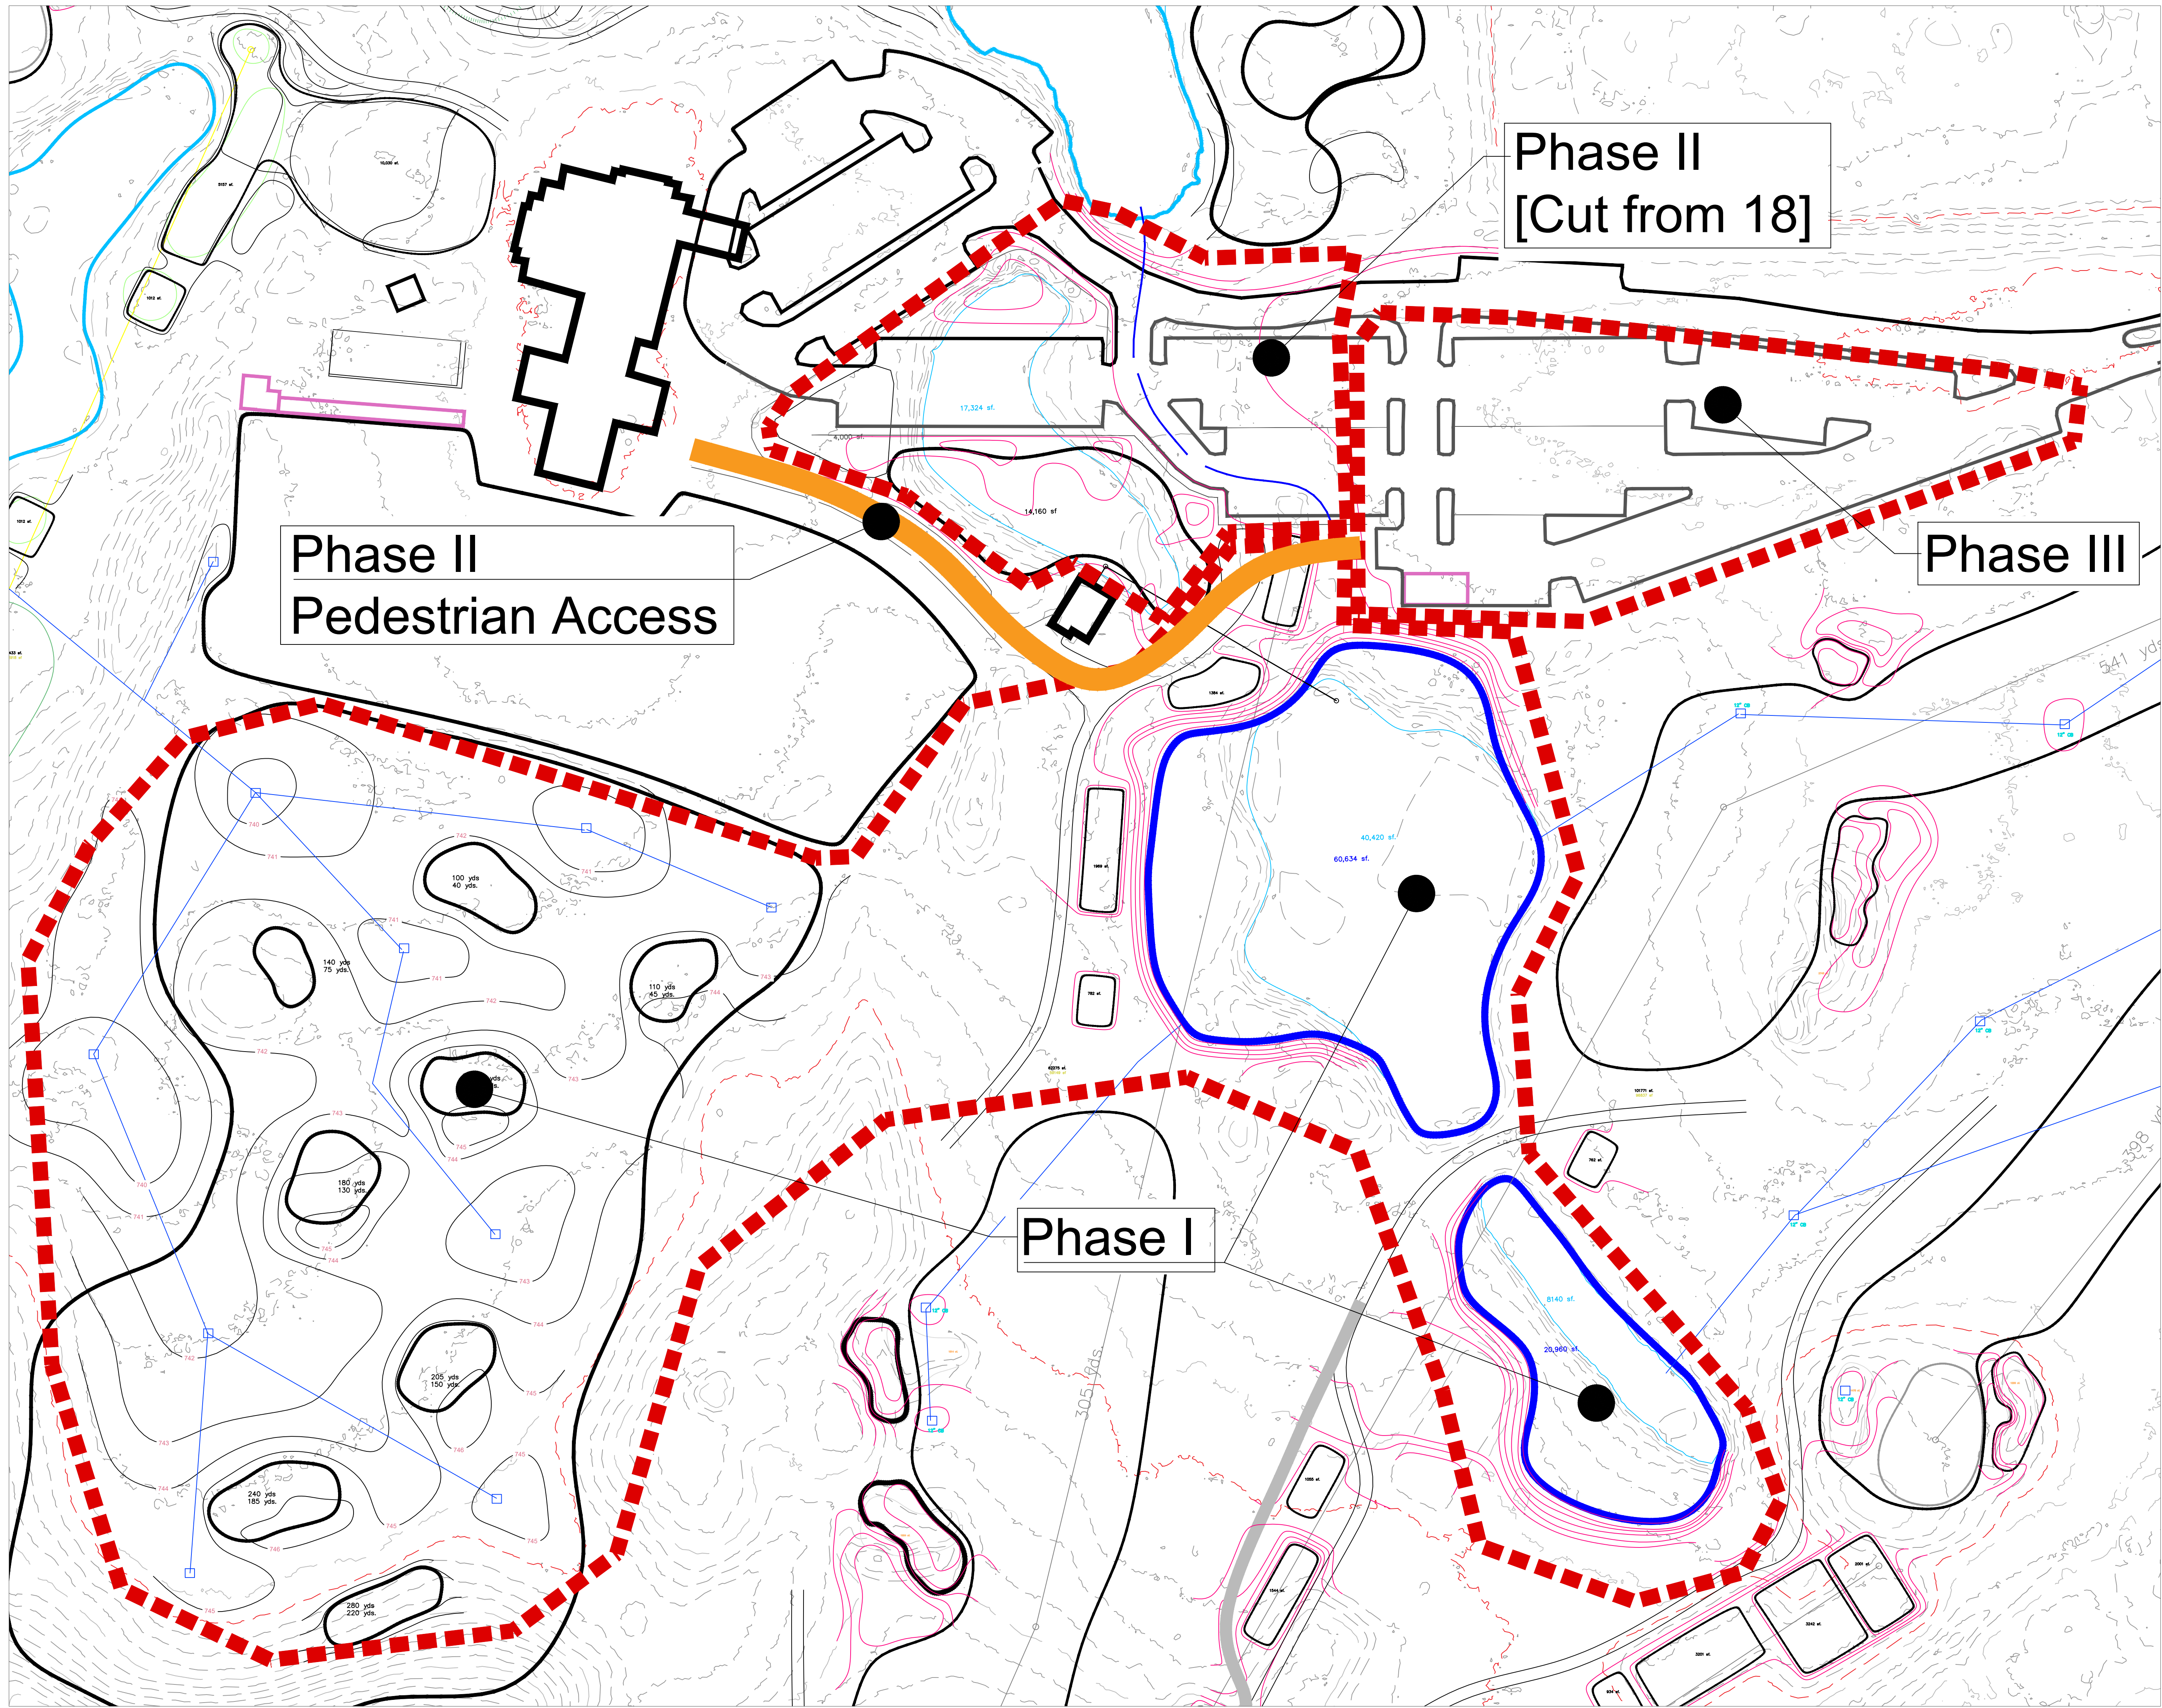

1.13.25
12.10.24
9.29.24

VILLAGE LINKS
GLEN ELLYN

Village Links of Glen Ellyn
Village of Glen Ellyn

485 Winchell Way
Glen Ellyn, Illinois
6017-6326

Village Links of Glen Ellyn
Preliminary Construction
Phasing of Clubhouse Area,
Parking and Practice

MARTIN
DESIGN
GOLF
630-90-2011
Martin Design Golf