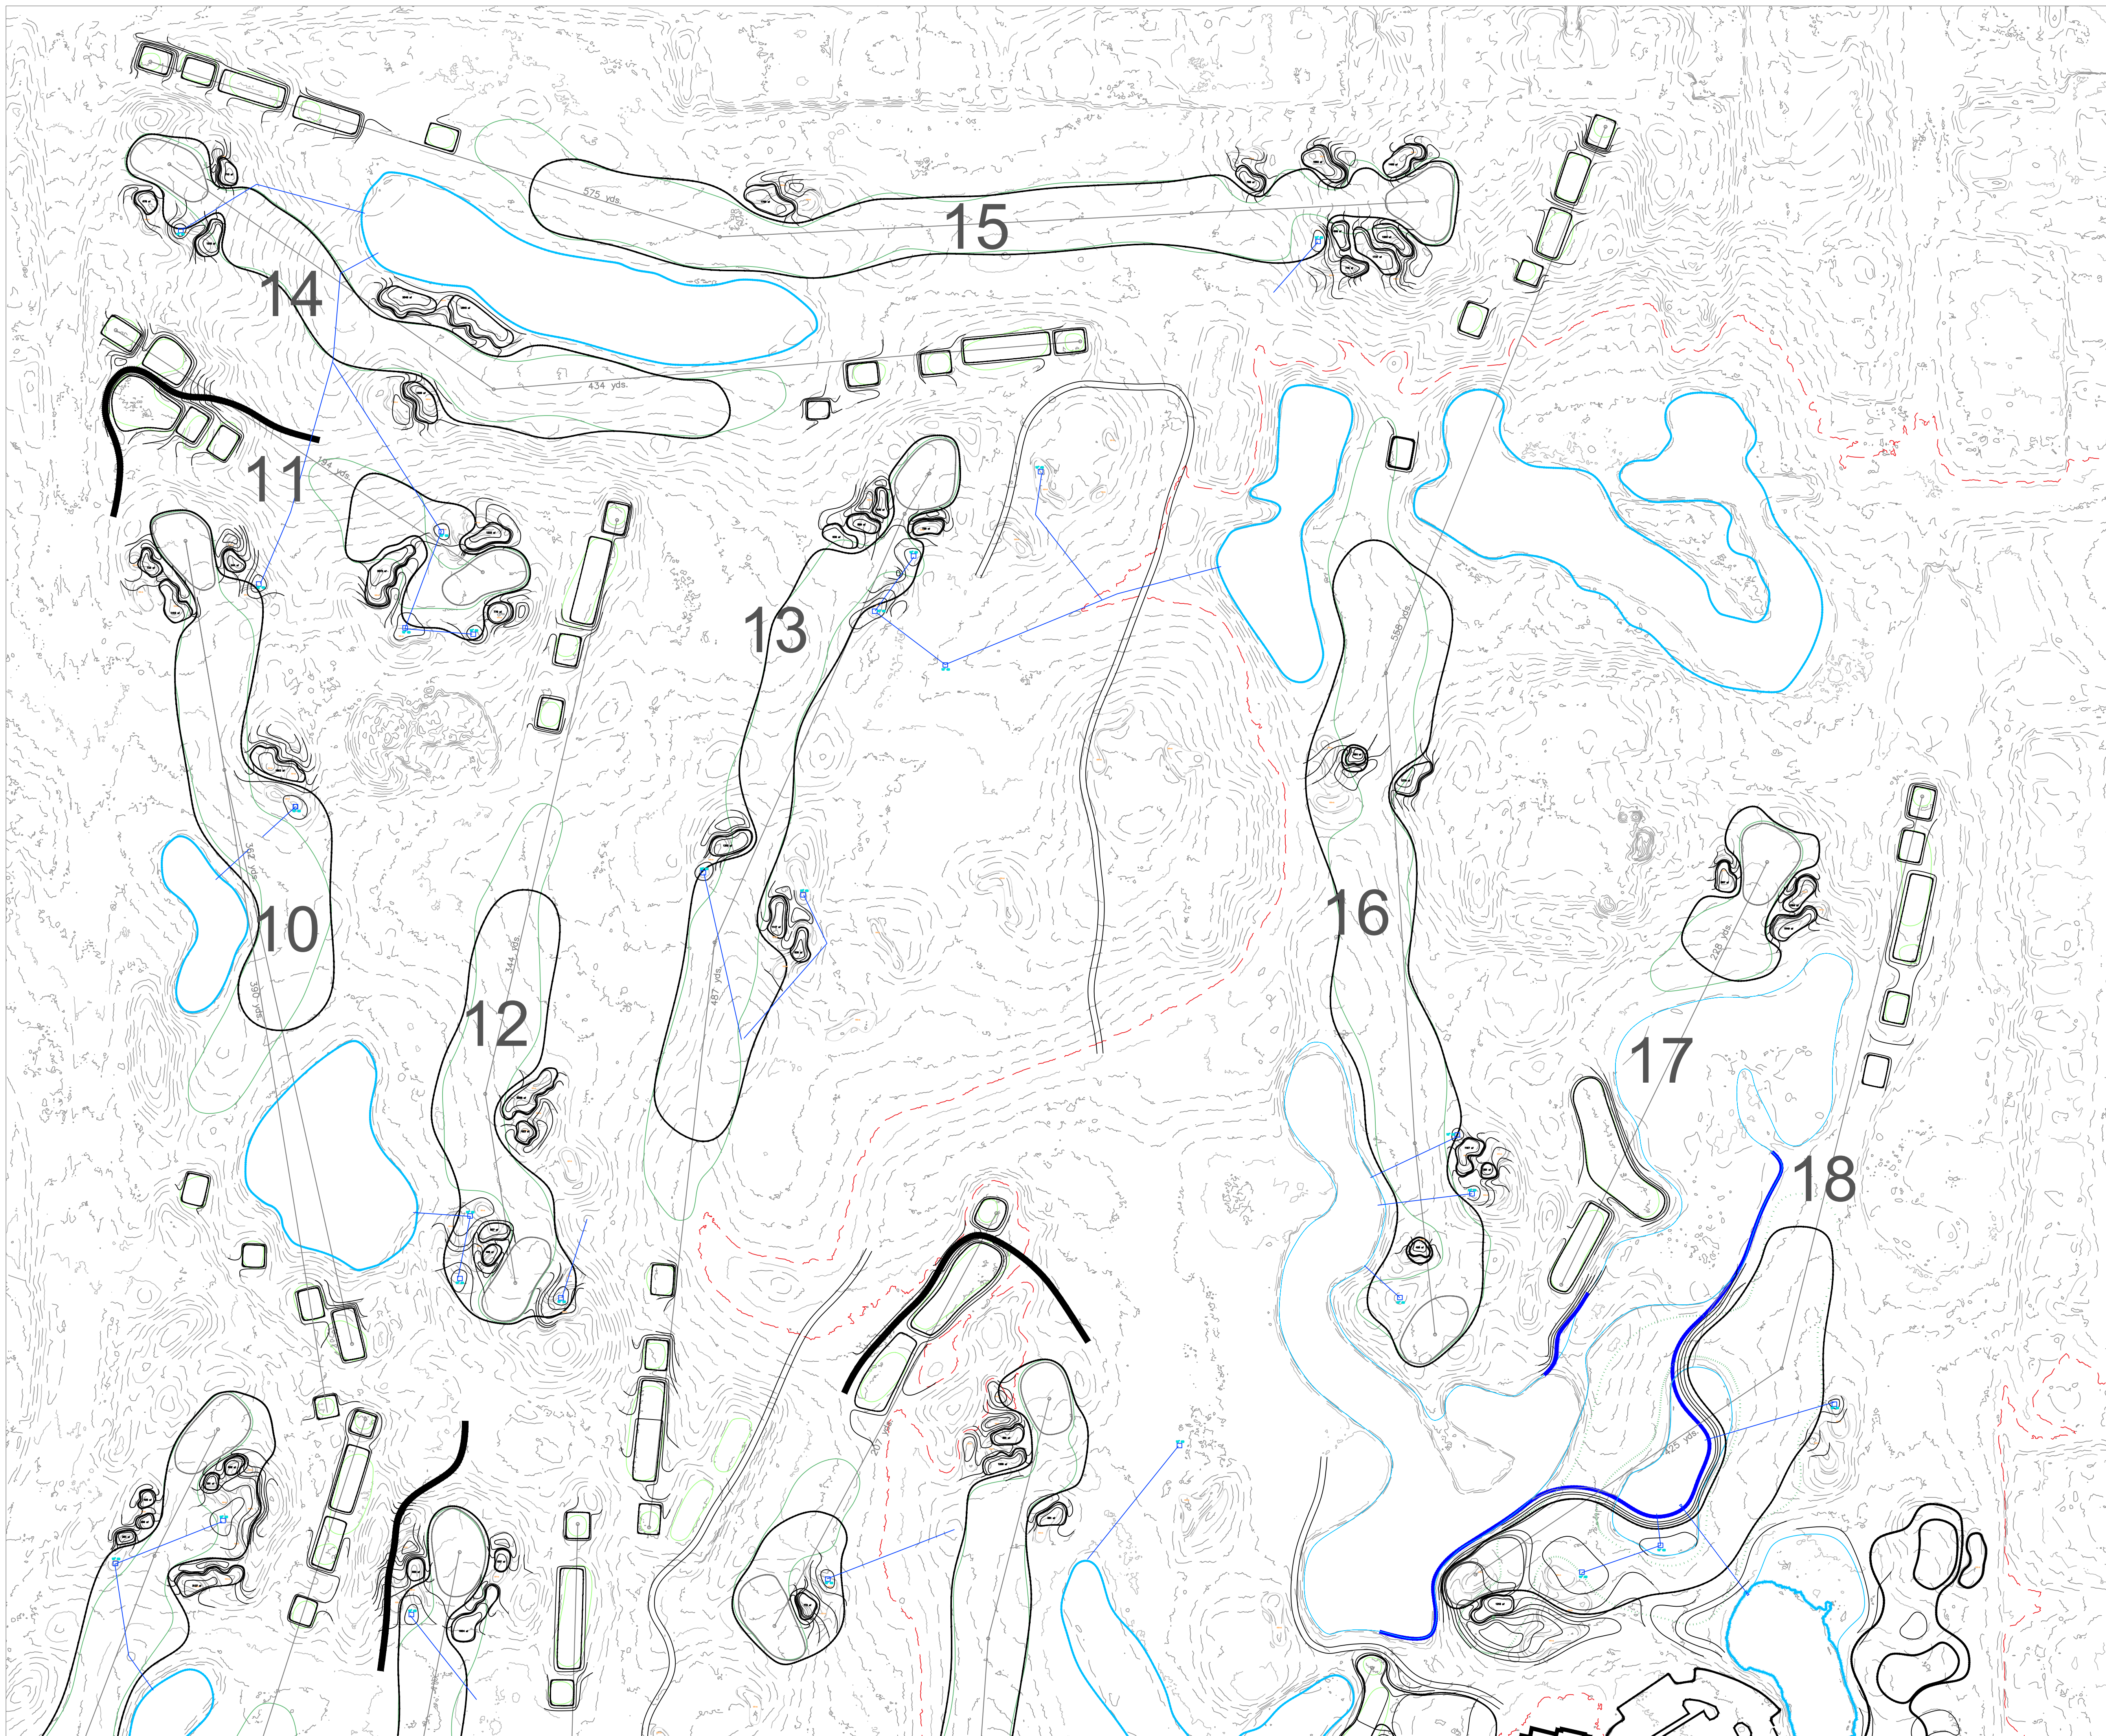

1.13.25
12.10.24
9.29.24

VILLAGE LINKS
GLEN ELLYN

Village Links of Glen Ellyn
Village of Glen Ellyn

485 Winchell Way
Glen Ellyn, Illinois
6017-6326

Village Links of Glen Ellyn
Preliminary Scope of
Improvement Holes 10-18

**MARTIN
DESIGN
GOLF**
Martin Design Golf
g.martin.mdp@gmail.com
www.martindesigngolf.com
630-707-5071