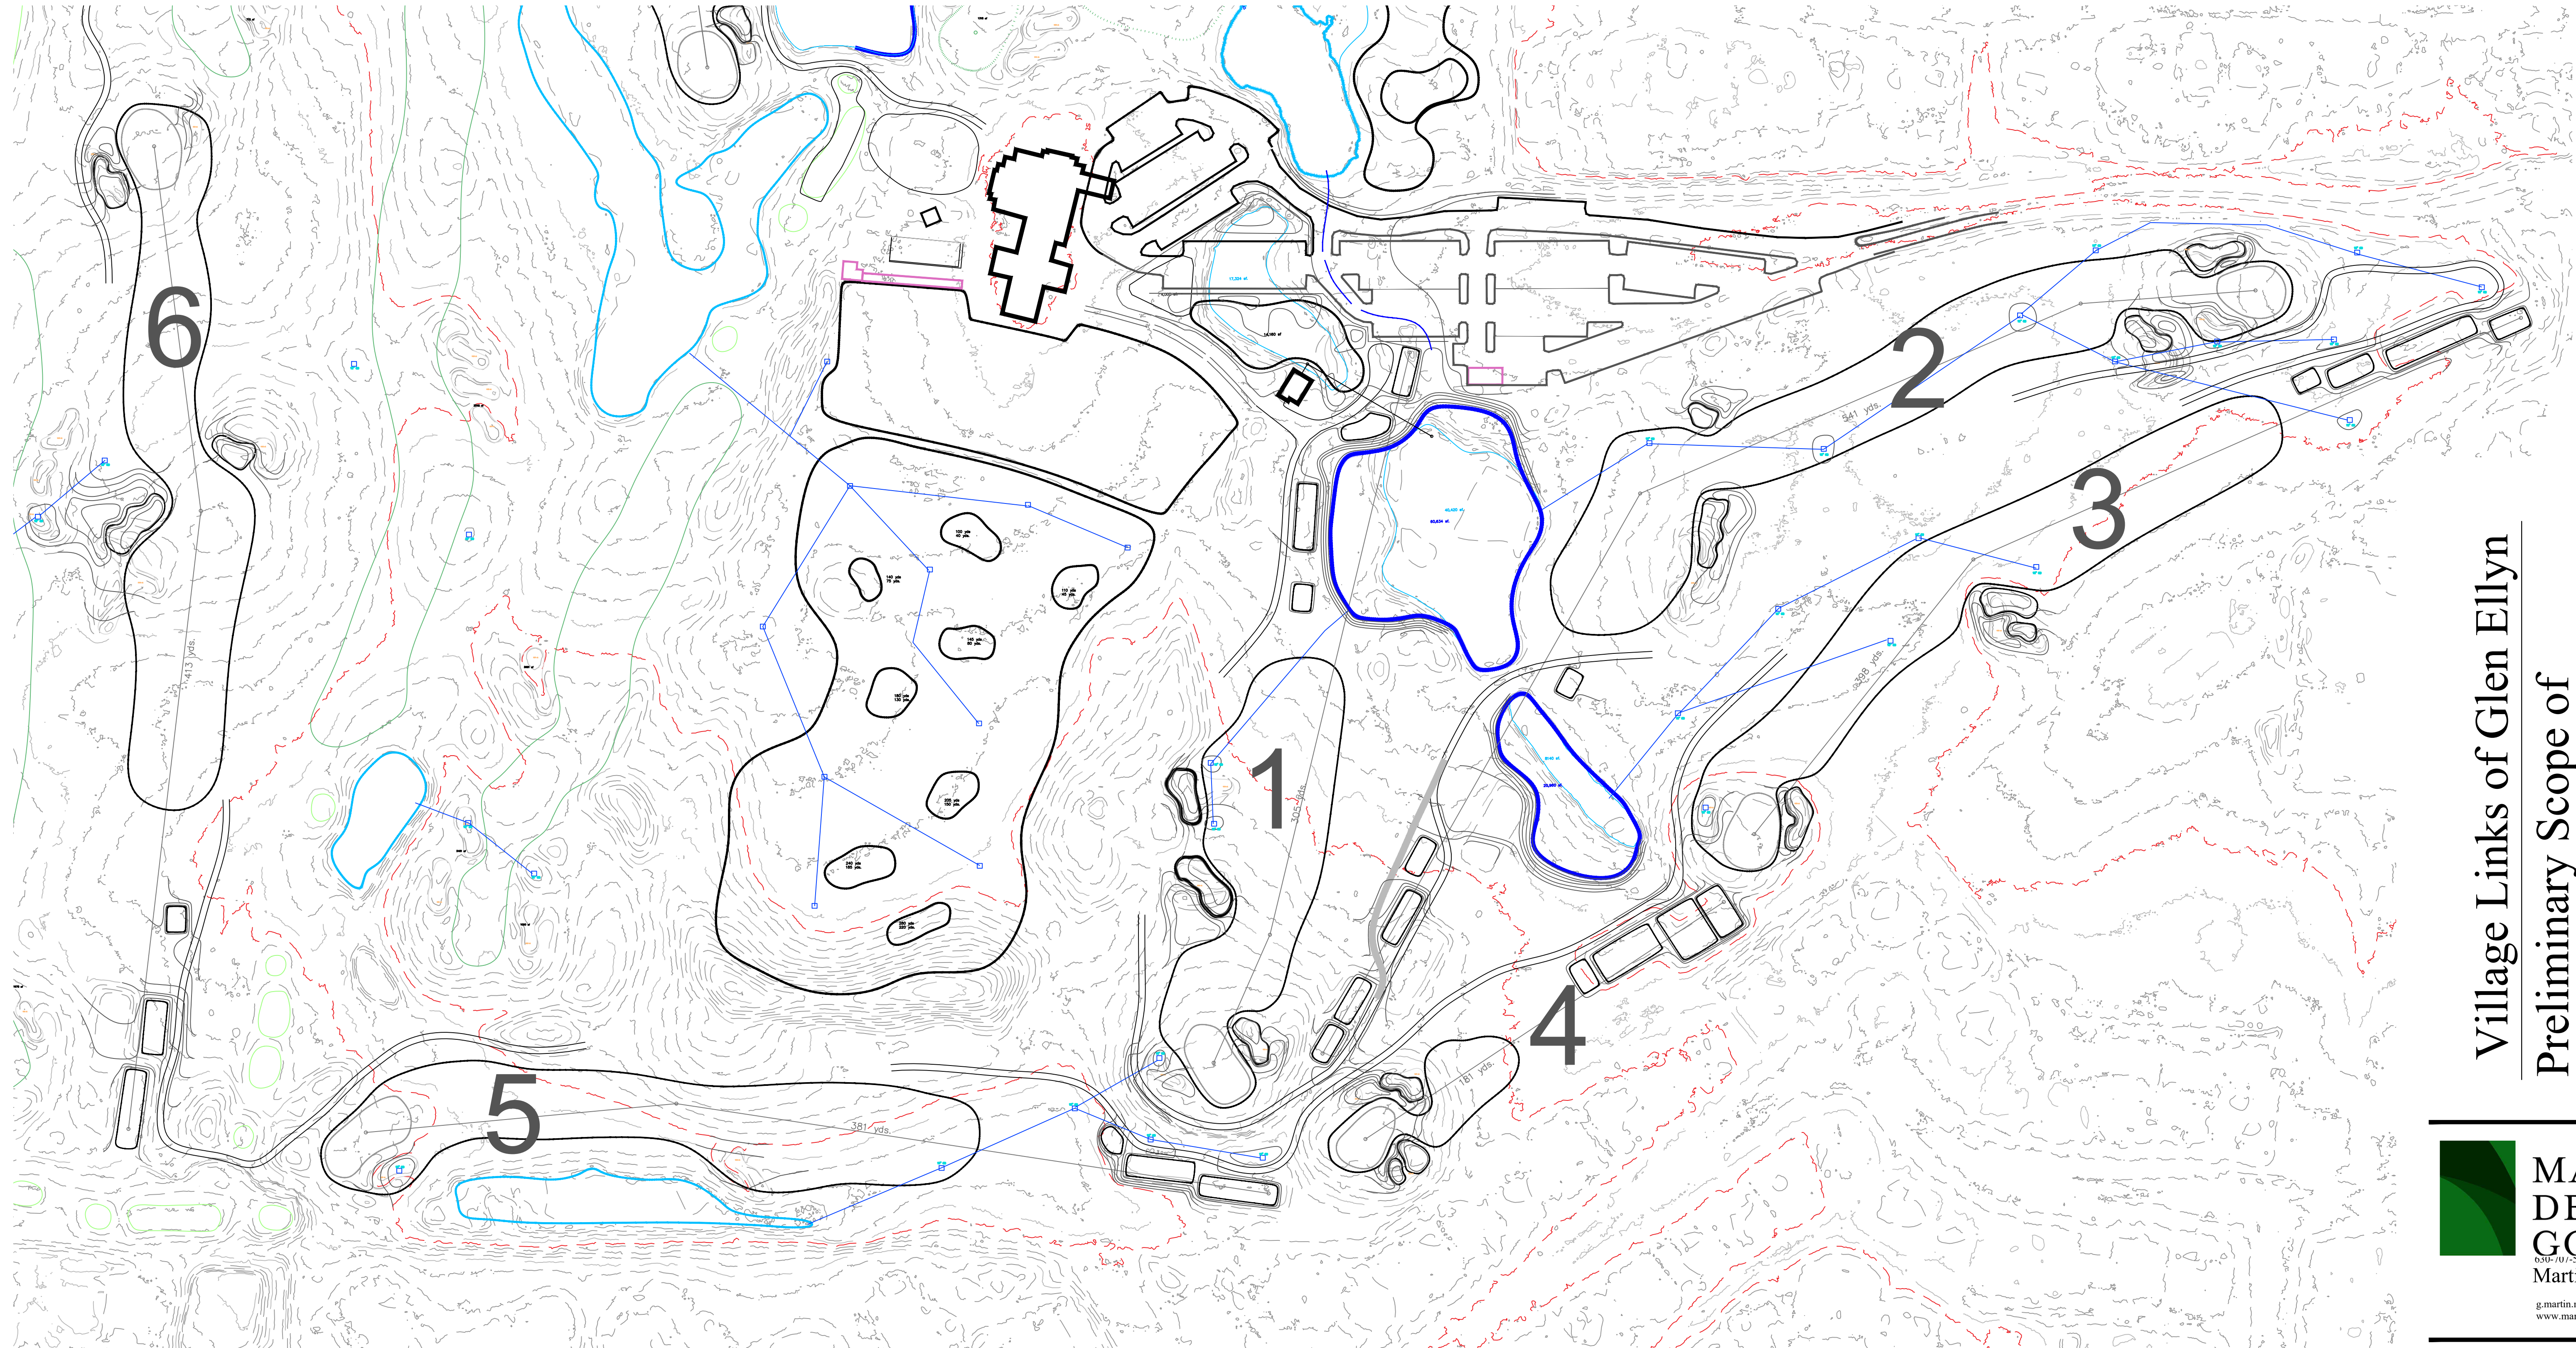

VILLAGE LINKS
G L E N E L L Y N

Village Links of Glen Ellyn
Village of Glen Ellyn

485 Winchell Way
Glen Ellyn, Illinois
6017-6326

1.13.25
12.10.24
9.29.24

Village Links of Glen Ellyn
Preliminary Scope of
Improvement Jr. Course #1-#6

MARTIN
DESIGN
GOLF
EST. 1993
Martin Design Golf